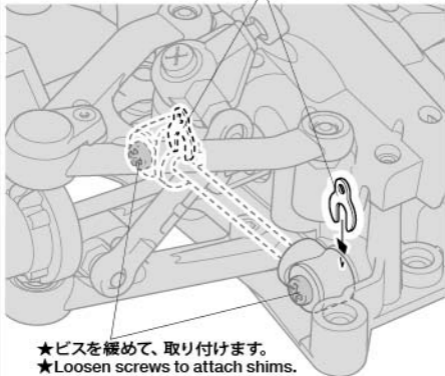

★Attach shims with washers included in chassis kit for quick setup changes.

※3mmワッシャー  
Washer

0.2mmシム  
Shim

0.3mmシム  
Shim

★ビスを緩めて、取り付けます。

★Loosen screws to attach shims.

★ 部品、※部品はセットに含まれません。

★Shaded and ※ marked parts are not included in set.