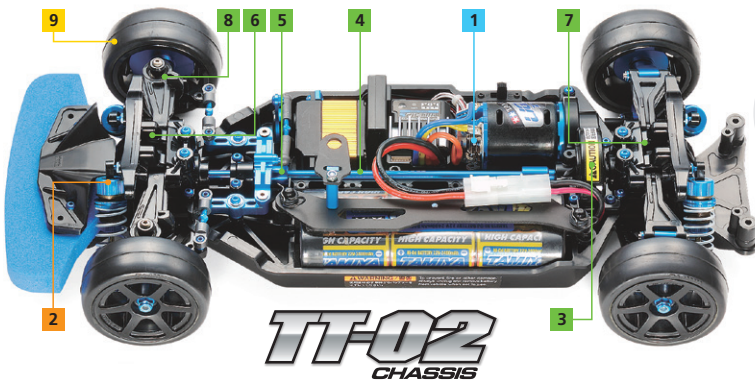

TT-02 CHASSIS OPTION & SPARE PARTS

Basic Upgrade Parts Suspension Parts Transmission Parts Tires & Wheels

53983	1	Lightly-Tuned Motor (28T)
42102	2	TRF Special Damper (Hard Black Coating)
54500	3	TT-02 High Speed Gear Set (68T)
54501	4	TT-02 Aluminum Propeller Shaft
54502	5	TT-02 Aluminum Propeller Joint
53671	6	TT-01 Front One-Way Unit
53663	7	Ball Differential Set (TT-01, TGS)
54476	8	TT-02 Ball Bearing Set
53433	9	Medium-Narrow Reinforced Tires Type-A (1 pair)