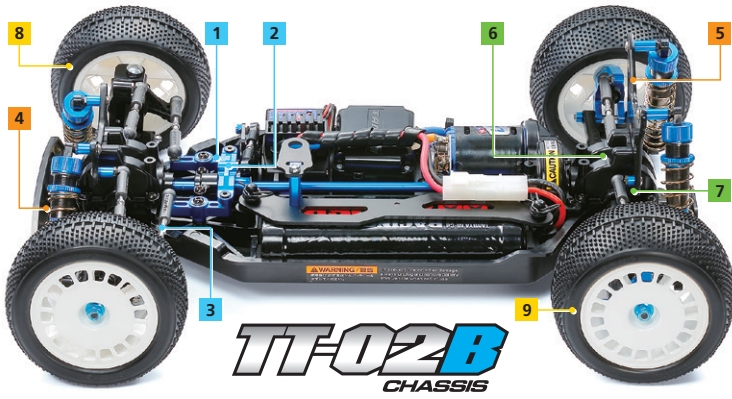

# TT-02B CHASSIS OPTION & SPARE PARTS

Basic Upgrade Parts    Suspension Parts    Transmission Parts    Tires & Wheels

54574	1	TT-02 Aluminum Racing Steering Set
54575	2	TT-02 Aluminum Steering Bridge
54539	3	TT-02B Full Turnbuckle Set
54820	4	TT-02B Stainless Steel Shafts & Support Bridge
54754	5	TT-02B Carbon Damper Stays (Front & Rear)
53497	6	TT02B/TT-01 Ball Bearing Set
53663	7	Ball Differential Set (TT-01, TGS)
54185	8	Dual Block Tires K (4WD/Front, 62/25)
54186	9	Dual Block Tires K (Rear, 62/35)