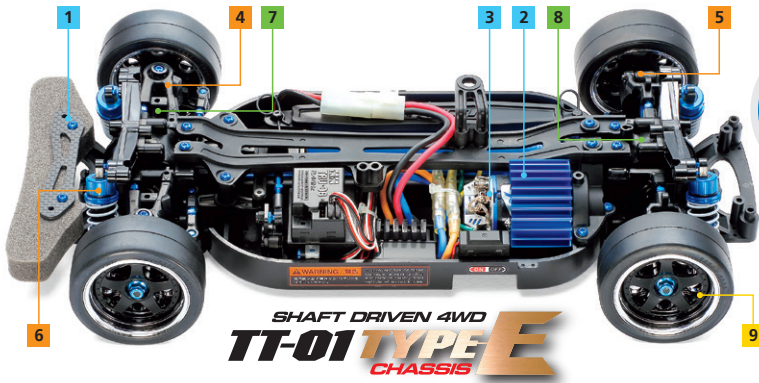

TT-01 TYPE-E CHASSIS OPTION PARTS

Basic Upgrade Parts Suspension Parts Transmission Parts Tires & Wheels

54814	1	TT-02 Carbon Bumper Support
53664	2	TT-01 Aluminum Motor Heat Sink
53983	3	Lightly-Tuned Motor (28T)
53674	4	Adjustable Upper Arm Set (TT-01/TGS)
53673	5	Toe-In Rear Upright (TT-01/TGS)
42102	6	TRF Special Damper (Hard Black Coating)
53792	7	Assembly Universal Shaft (TT-01, TA04)
53663	8	Ball Differential Set (TT-01, TGS)
54854	9	Two-Piece 5-Spoke Wheels (2pcs., Black)