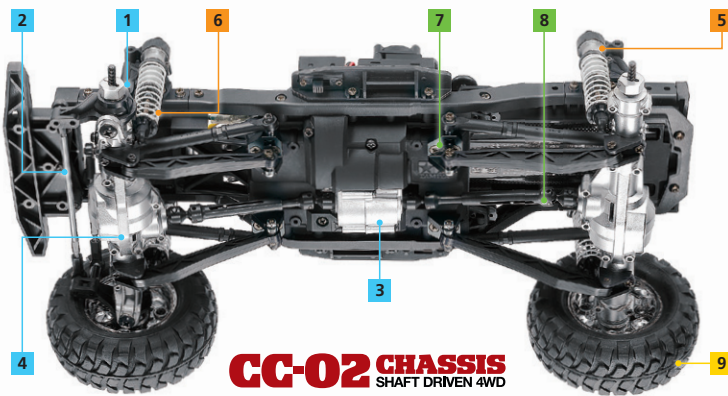

CC-02 CHASSIS OPTION PARTS

CC-02 CHASSIS
SHAFT DRIVEN 4WD

Basic Upgrade Parts Suspension Parts Transmission Parts Tires & Wheels

22002	1	CC-02 Aluminum Servo Mount
54929	2	CC-02 Stainless Steel Adjustable Tie-Rod Set
54989	3	CC-02 A Parts (Gearbox) (Matte Plated)
54990	4	CC-02 B Parts (Axle Housing) (Matte Plated)
54991	5	CC-02 Aluminum Dampers (4pcs.)
54992	6	Springs for CC-02 Aluminum Dampers
54944	7	CC-02 Aluminum Arm Pivots (A, B)
54112	8	CR-01 Carbon Steel Propeller Shaft (85mm)
54554	9	Rock Block Tires w/2-Piece 5-Spoke Wheels (CC-01)

54863

Aluminum Hi-Torque Servo Saver Cap

54159

Aluminum Horn for Hi-Torque Servo Saver (F104)

54893

Aluminum Adjustable Servo Horn

22002 1

CC-02 Aluminum Servo Mount

54929 2

CC-02 Stainless Steel Adjustable Tie-Rod Set

54945

CC-02 Low-Friction 6mm Ball Collars (18pcs.)

54409

3x14mm Low Friction Step Screw (4pcs.)

54989 3

CC-02 A Parts (Gearbox) (Matte Plated)

※1

CR-Tuned Motor (35T)

53642

5mm Aluminum Ball Connector (Blue)

53598

Fluorine Coated 5mm Aluminum Ball Connector (10pcs.)

53869

5mm Aluminum Short Ball Nut (Blue / 10pcs.)